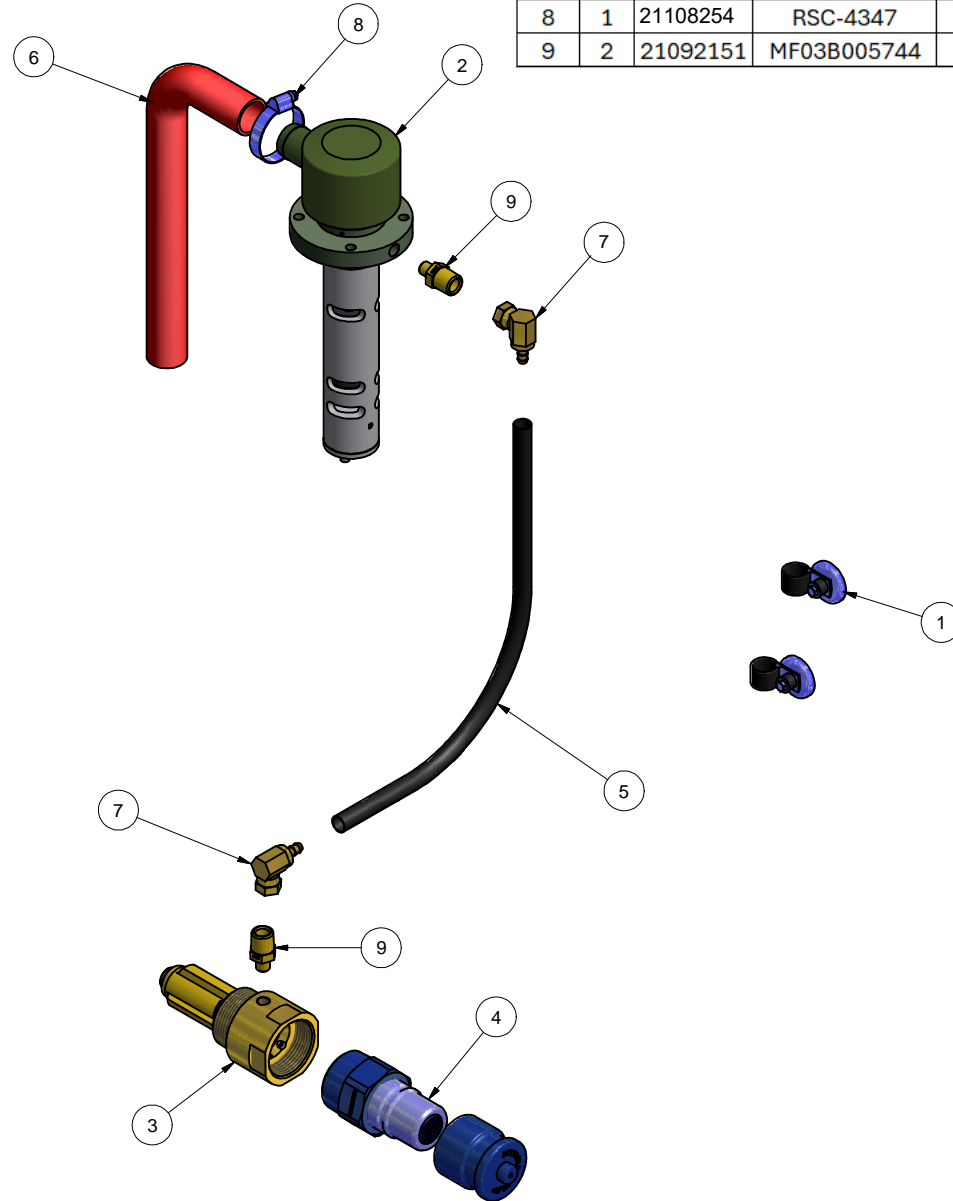

ITEM	QTY	SAP MAT #	PART NUMBER	DESCRIPTION
1	2	21092155	104074	HYDRAU-FLO PILOT LINE MAGNET ANCHOR (SUIT 20 TO 22 OD HOSE)
2	1	20609947	HF1008Z0008-B	FLOAT CONTROL VALVE LONG SERIES
3	1	21092145	HF1105Z0007	2" GOLD FFV ASSEMBLY
4	1	21092149	HF1113Z0005	HYDRAU-FLO FUEL RECEIVER
5	1	21092153	HF1215Z0002	1/2" SINGLE TEXTILE BRAID HOSE PL 1 PUSH ON SERIES
6	1	21108248	HF1215Z0004	BREATHER HOSE
7	2	21092150	MF03B007000	90 DEG 1/2" PUSH ON HOSE FITTING
8	1	21108254	RSC-4347	HOSE CLAMP
9	2	21092151	MF03B005744	1/2" BSPT(M) x 1/4" BSPT(M) STRAIGHT

Nozzle MAT# : 21092148  
Receiver MAT#: 21092149